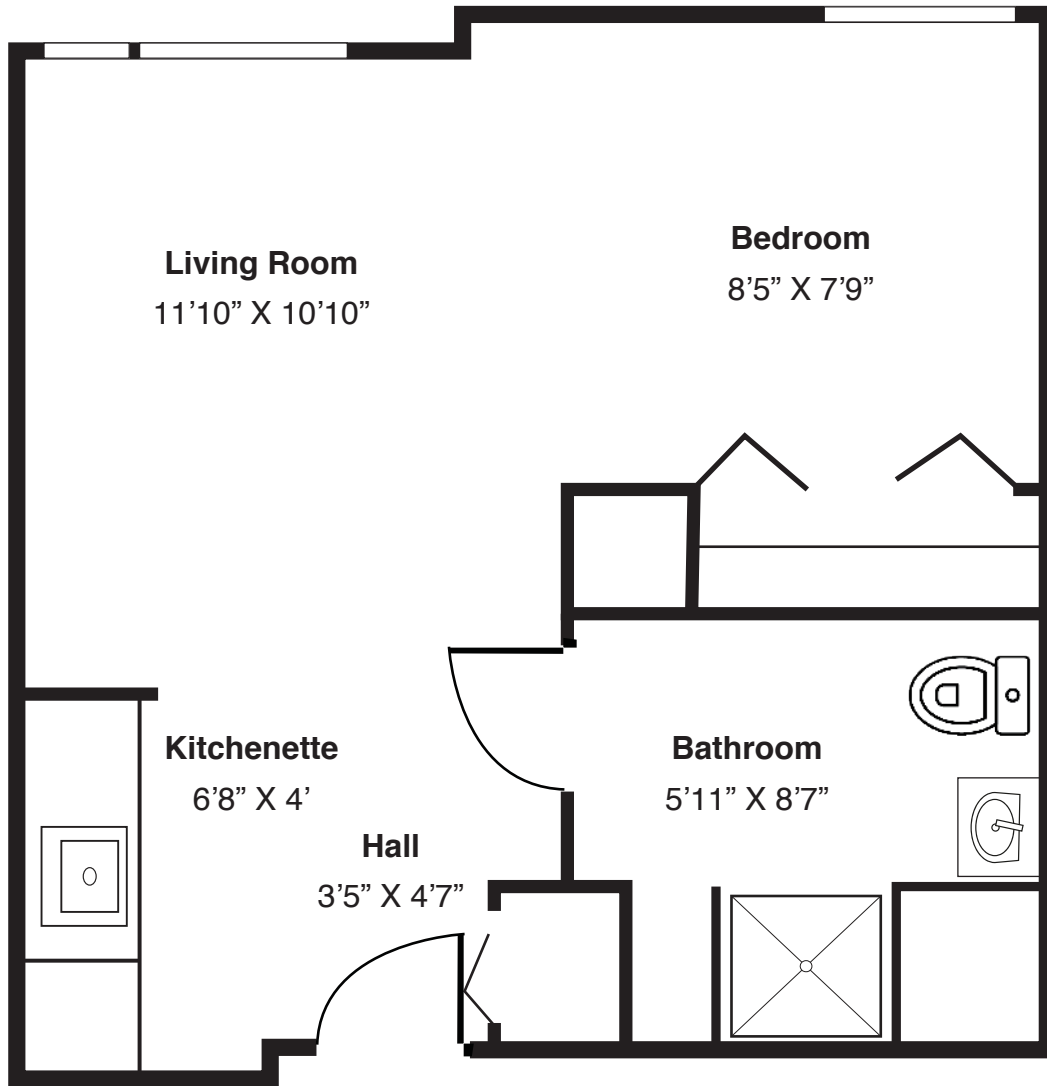

Studio

(Room dimensions may vary slightly - 415 sq.ft)

THE VILLAGE AT VICTORY LAKES

FRANCISCAN COMMUNITIES

Franciscan Ministries sponsored by the Franciscan Sisters of Chicago

LIVING *joyfully*

Memory Care
Floor Plan
Deluxe Studio

Deluxe Studio

(Room dimensions may vary slightly - 465 sq.ft)

All inclusive monthly rate _____

THE VILLAGE AT VICTORY LAKES

FRANCISCAN COMMUNITIES

Franciscan Ministries sponsored by the Franciscan Sisters of Chicago