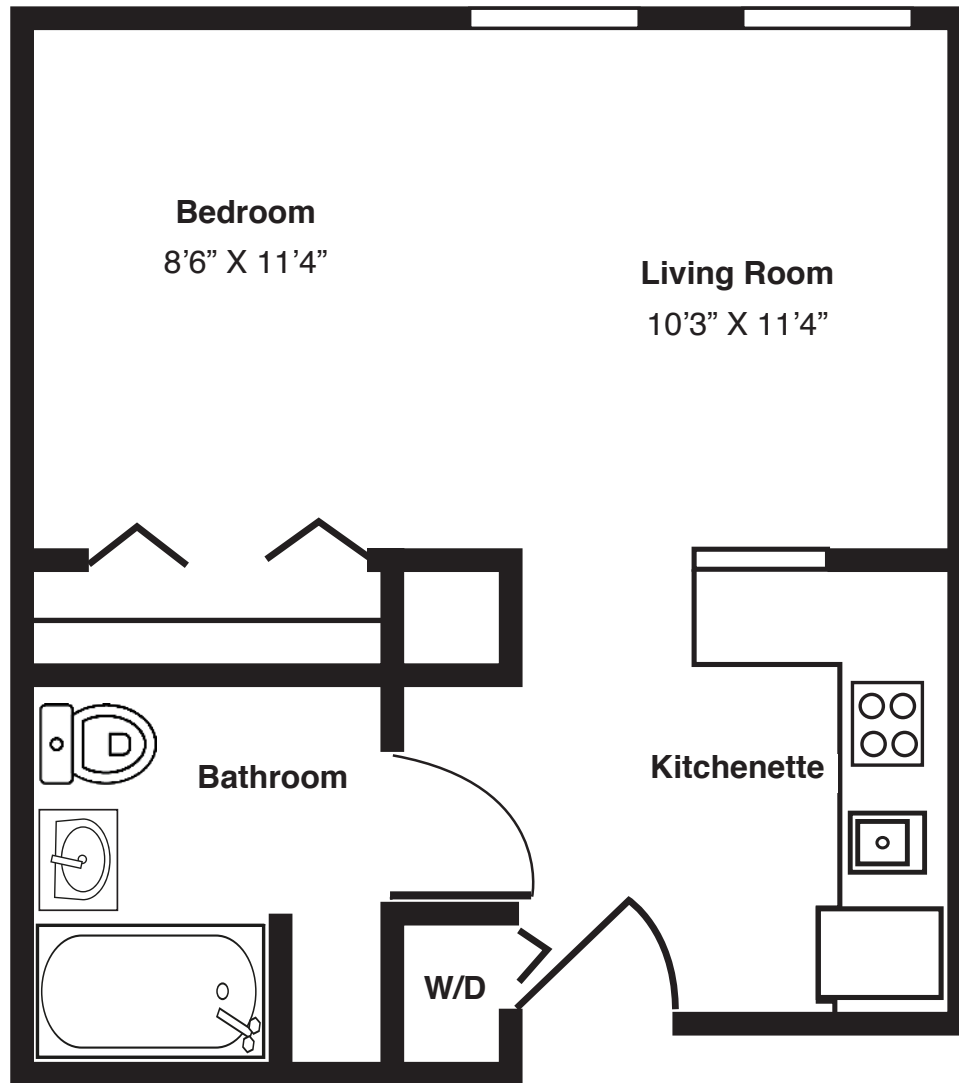

Independent Living
Apartment Floor Plan
Studio

Studio

(Room dimensions may vary slightly - 472 sq.ft)

THE VILLAGE AT VICTORY LAKES

FRANCISCAN COMMUNITIES

Franciscan Ministries sponsored by the Franciscan Sisters of Chicago

LIVING *joyfully*

1075 E. Victory Drive, Lindenhurst, IL 60046 • 847 • 356 • 4666 • www.victorylakes.org

Independent Living
Apartments Floor Plans
One-bedroom

One-bedroom

(Room dimensions may vary slightly - 560 sq.ft)

Independent Living
Apartments Floor Plans
One-bedroom Plus

One-bedroom Plus
(Room dimensions may vary slightly - 620 sq.ft)

THE VILLAGE AT VICTORY LAKES

FRANCISCAN COMMUNITIES

Franciscan Ministries sponsored by the Franciscan Sisters of Chicago

LIVING *joyfully*

1075 E. Victory Drive, Lindenhurst, IL 60046 • 847 • 356 • 4666 • www.victorylakes.org

Independent Living
Apartments Floor Plans
Two-bedroom

Two-bedroom Plus

(Room dimensions may vary slightly - 840- 950 sq.ft)