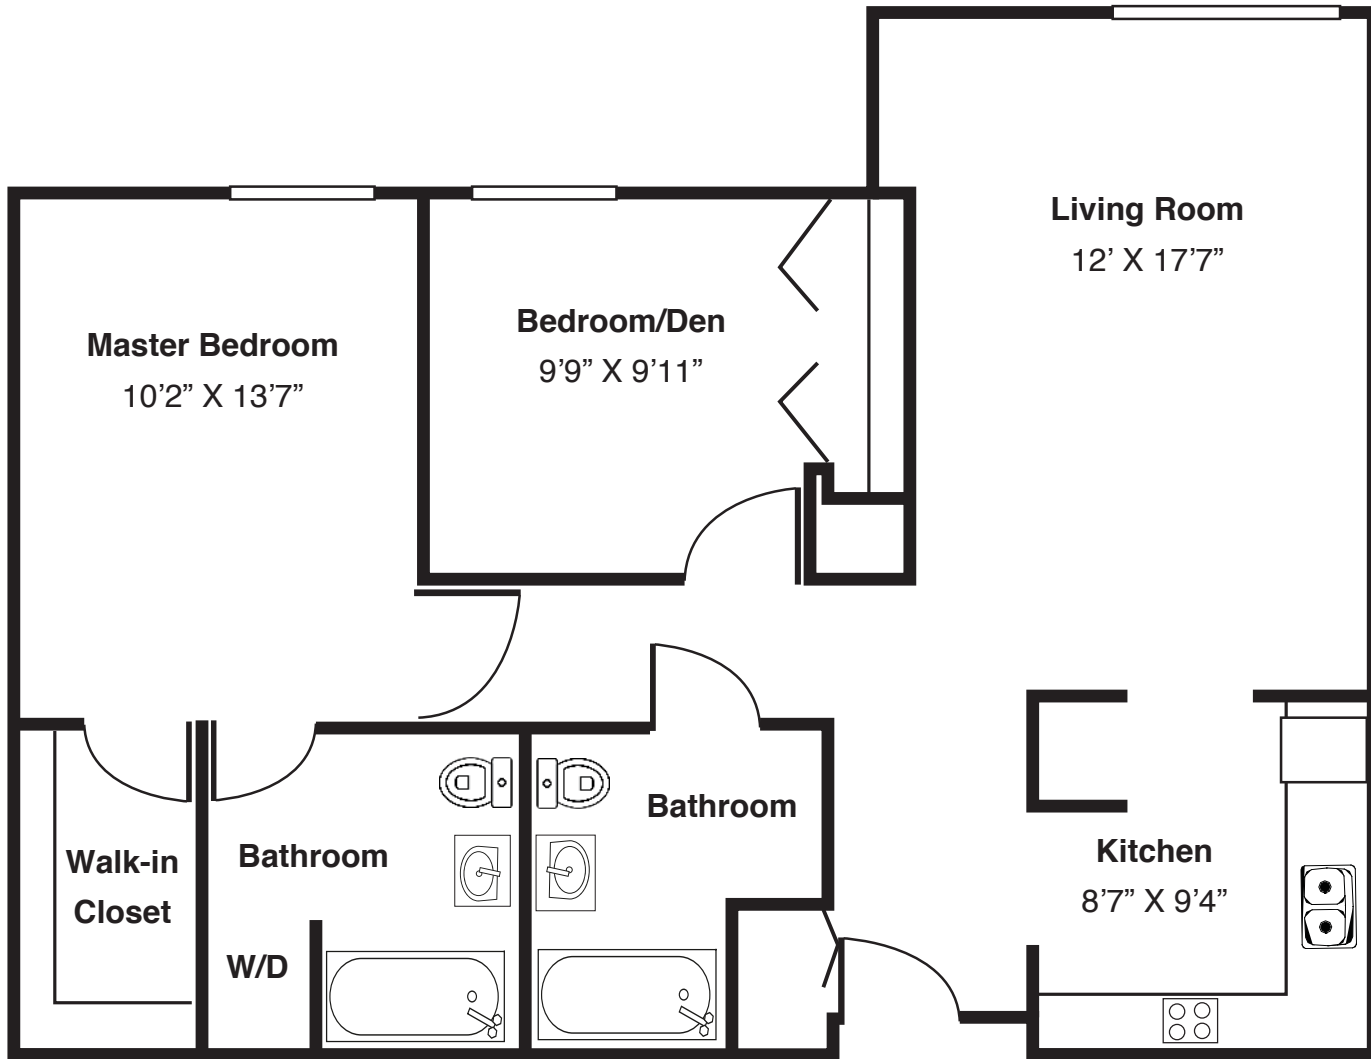

Independent Living
Apartment Floor Plan
Studio

Studio

(Room dimensions may vary slightly - 472 sq.ft)

THE VILLAGE AT VICTORY LAKES

FRANCISCAN COMMUNITIES

Franciscan Ministries sponsored by the Franciscan Sisters of Chicago

Independent Living
Apartments Floor Plans
One-bedroom Plus

One-bedroom Plus
(Room dimensions may vary slightly - 620 sq.ft)

THE VILLAGE AT VICTORY LAKES

FRANCISCAN COMMUNITIES

Franciscan Ministries sponsored by the Franciscan Sisters of Chicago

LIVING *joyfully*

1075 E. Victory Drive, Lindenhurst, IL 60046 • 847 • 356 • 4666 • www.victorylakes.org

Independent Living
Apartments Floor Plans
Two-bedroom

Two-bedroom Plus

(Room dimensions may vary slightly - 840- 950 sq.ft)