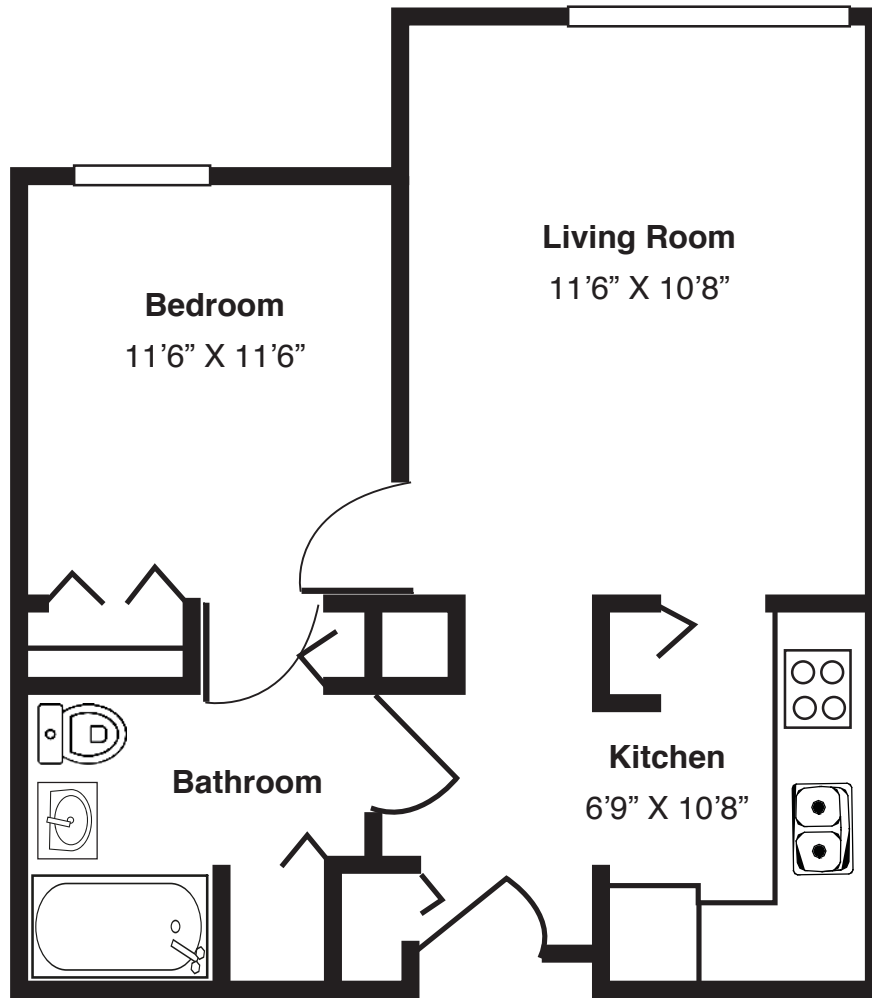

Independent Living
Apartment Floor Plan
Studio

Studio

(Room dimensions may vary slightly - 472 sq.ft)

THE VILLAGE AT VICTORY LAKES

FRANCISCAN COMMUNITIES

Franciscan Ministries sponsored by the Franciscan Sisters of Chicago

LIVING *joyfully*

1075 E. Victory Drive, Lindenhurst, IL 60046 • 847 • 356 • 4666 • www.victorylakes.org

Independent Living
Apartments Floor Plans
One-bedroom

One-bedroom

(Room dimensions may vary slightly - 560 sq.ft)

Independent Living
Apartments Floor Plans
One-bedroom Plus

One-bedroom Plus
(Room dimensions may vary slightly - 620 sq.ft)

THE VILLAGE AT VICTORY LAKES

FRANCISCAN COMMUNITIES

Franciscan Ministries sponsored by the Franciscan Sisters of Chicago

LIVING *joyfully*

1075 E. Victory Drive, Lindenhurst, IL 60046 • 847 • 356 • 4666 • www.victorylakes.org

Independent Living
Apartments Floor Plans
Two-bedroom

Two-bedroom Plus

(Room dimensions may vary slightly - 840- 950 sq.ft)