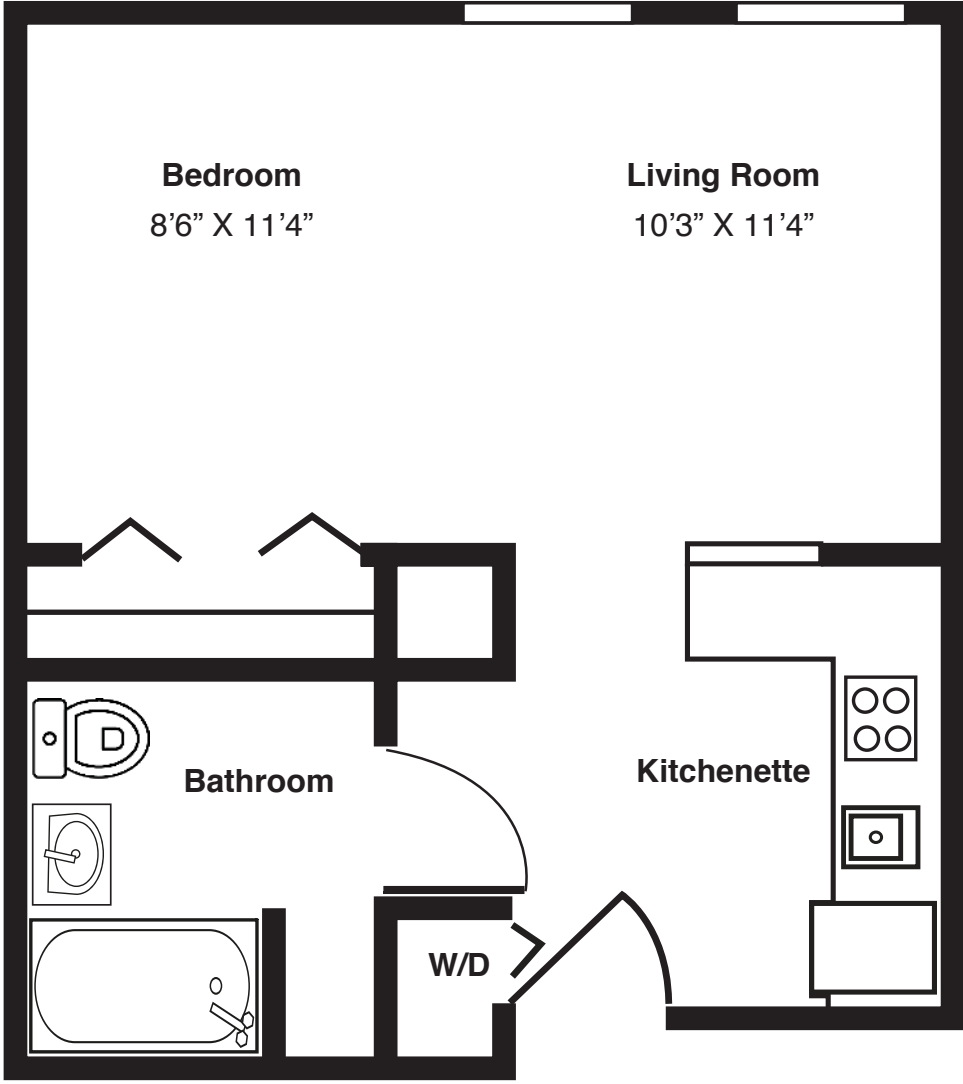

Independent Living
Apartment Floor Plan
Studio

Studio

(Room dimensions may vary slightly - 472 sq.ft)

THE VILLAGE AT VICTORY LAKES

FRANCISCAN COMMUNITIES

Franciscan Ministries sponsored by the Franciscan Sisters of Chicago

LIVING *joyfully*

1075 E. Victory Drive, Lindenhurst, IL 60046 • 847 • 356 • 4666 • www.victorylakes.org

Independent Living
Apartments Floor Plans
One-bedroom

One-bedroom

(Room dimensions may vary slightly - 560 sq.ft)

Independent Living
Apartments Floor Plans
One-bedroom Plus

One-bedroom Plus
(Room dimensions may vary slightly - 620 sq.ft)

THE VILLAGE AT VICTORY LAKES

FRANCISCAN COMMUNITIES

Franciscan Ministries sponsored by the Franciscan Sisters of Chicago

LIVING *joyfully*

1075 E. Victory Drive, Lindenhurst, IL 60046 • 847 • 356 • 4666 • www.victorylakes.org

Independent Living
Apartments Floor Plans
Two-bedroom

Two-bedroom Plus

(Room dimensions may vary slightly - 840- 950 sq.ft)