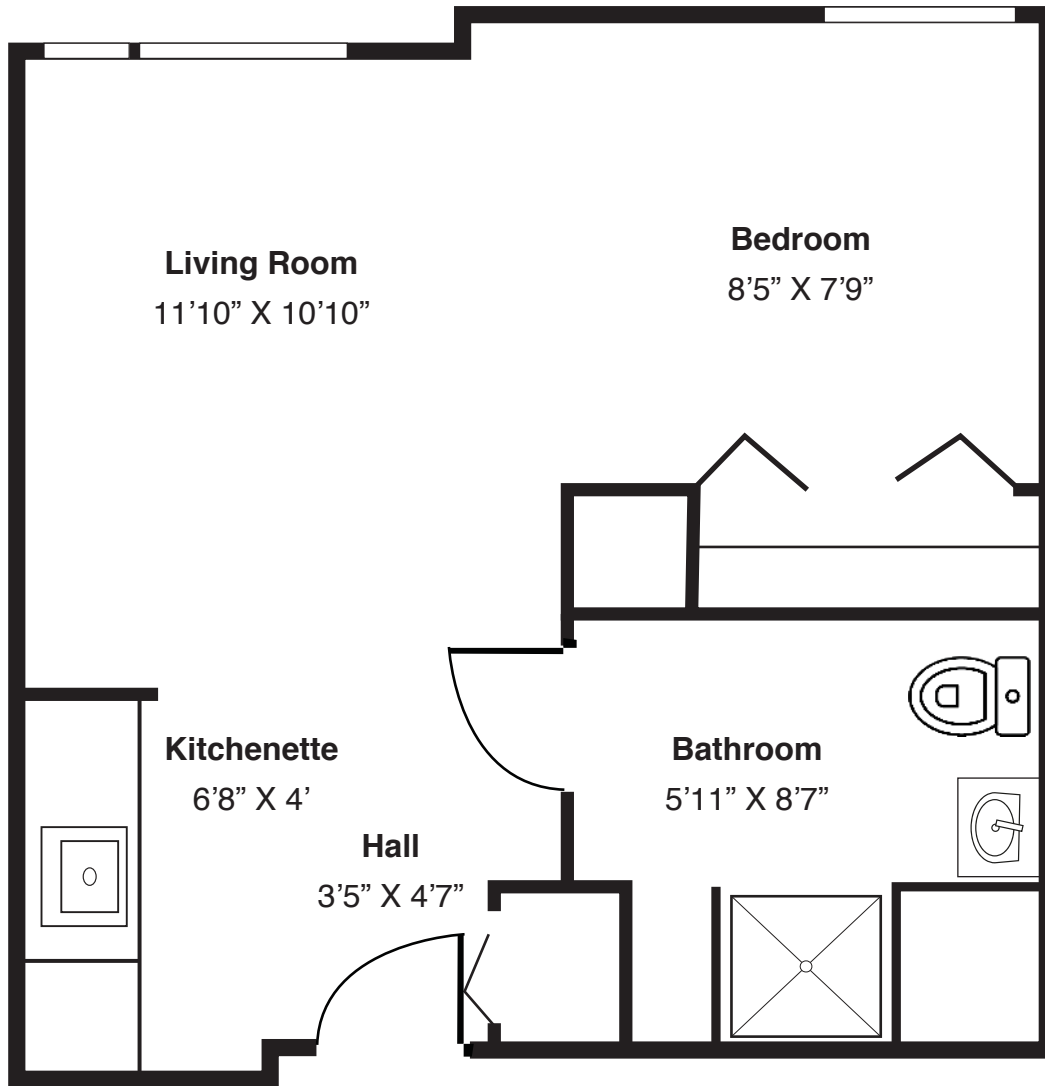

Studio

(Room dimensions may vary slightly - 415 sq.ft)

THE VILLAGE AT VICTORY LAKES

FRANCISCAN COMMUNITIES

Franciscan Ministries sponsored by the Franciscan Sisters of Chicago

LIVING *joyfully*

Assisted Living
Floor Plan
Deluxe Studio

Deluxe Studio

(Room dimensions may vary slightly - 465 sq.ft)

THE VILLAGE AT VICTORY LAKES

FRANCISCAN COMMUNITIES

Franciscan Ministries sponsored by the Franciscan Sisters of Chicago

LIVING *joyfully*

1075 E. Victory Drive, Lindenhurst, IL 60046 • 847 • 356 • 4666 • www.victorylakes.org