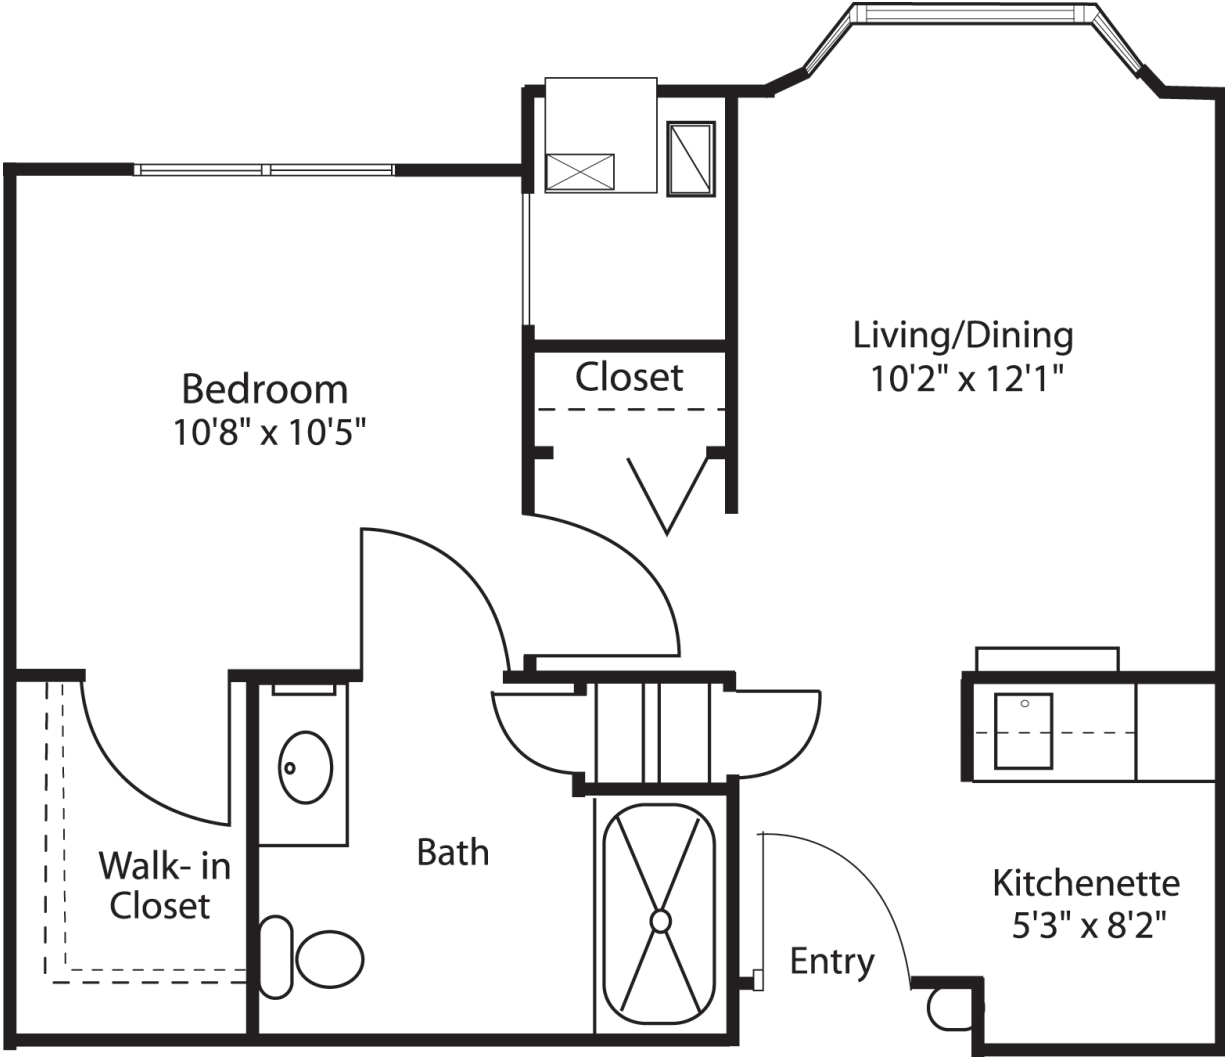

Assisted Living
Apartment Floor Plan
One-bedroom

One-bedroom

(Room dimensions may vary slightly - 520 sq.ft)

Effective July 1, 2018