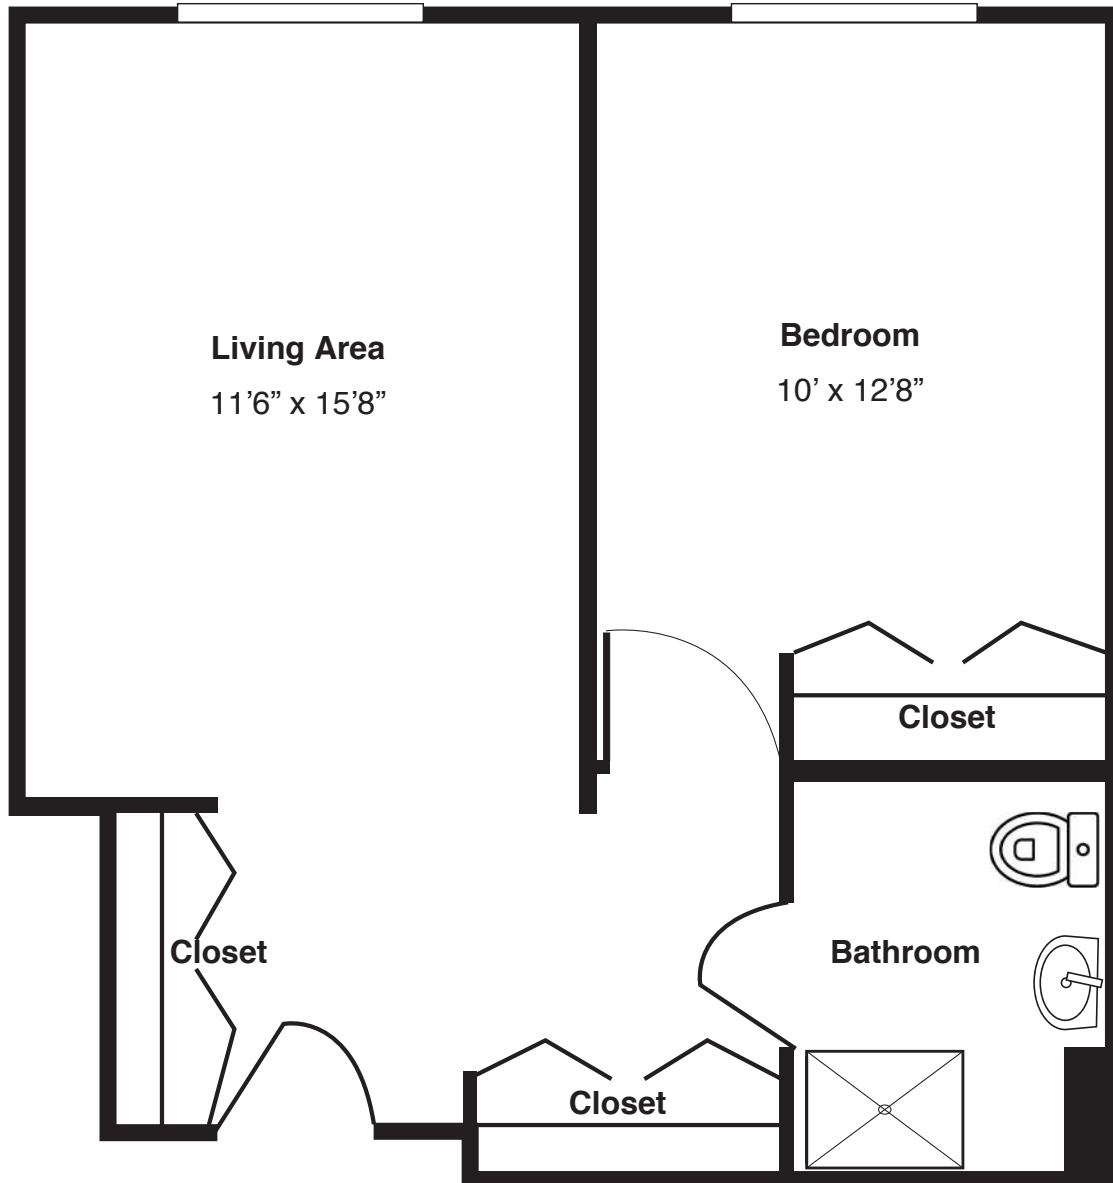

**Studio**

*(Room dimensions may vary slightly - 349 sq.ft)*

**ST. ANTHONY VILLAGE**  
FRANCISCAN COMMUNITIES

*Franciscan Ministries sponsored by the Franciscan Sisters of Chicago*

LIVING joyfully

### Studio

*(Room dimensions may vary slightly - 413 sq.ft)*

**ST. ANTHONY VILLAGE**  
**FRANCISCAN COMMUNITIES**

*Franciscan Ministries sponsored by the Franciscan Sisters of Chicago*

LIVING *joyfully*

Assisted Living  
Floor Plan  
One-bedroom

**One-bedroom**

*(Room dimensions may vary slightly - 469 sq.ft)*

**ST. ANTHONY VILLAGE**  
FRANCISCAN COMMUNITIES

*Franciscan Ministries sponsored by the Franciscan Sisters of Chicago*

LIVING joyfully