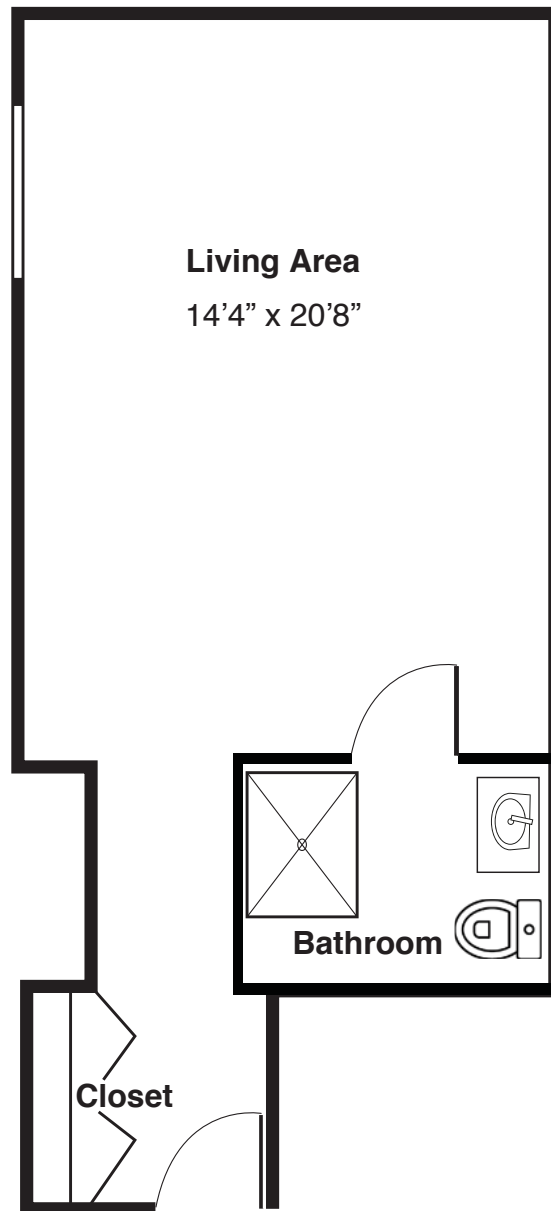

**Studio**

*(Room dimensions may vary slightly - 349 sq.ft)*

**ST. ANTHONY VILLAGE**  
FRANCISCAN COMMUNITIES

*Franciscan Ministries sponsored by the Franciscan Sisters of Chicago*

LIVING joyfully

### Studio

*(Room dimensions may vary slightly - 413 sq.ft)*

**ST. ANTHONY VILLAGE**  
**FRANCISCAN COMMUNITIES**

*Franciscan Ministries sponsored by the Franciscan Sisters of Chicago*

LIVING *joyfully*

Assisted Living  
Floor Plan  
One-bedroom

**One-bedroom**

*(Room dimensions may vary slightly - 469 sq.ft)*

**ST. ANTHONY VILLAGE**  
FRANCISCAN COMMUNITIES

*Franciscan Ministries sponsored by the Franciscan Sisters of Chicago*

LIVING joyfully