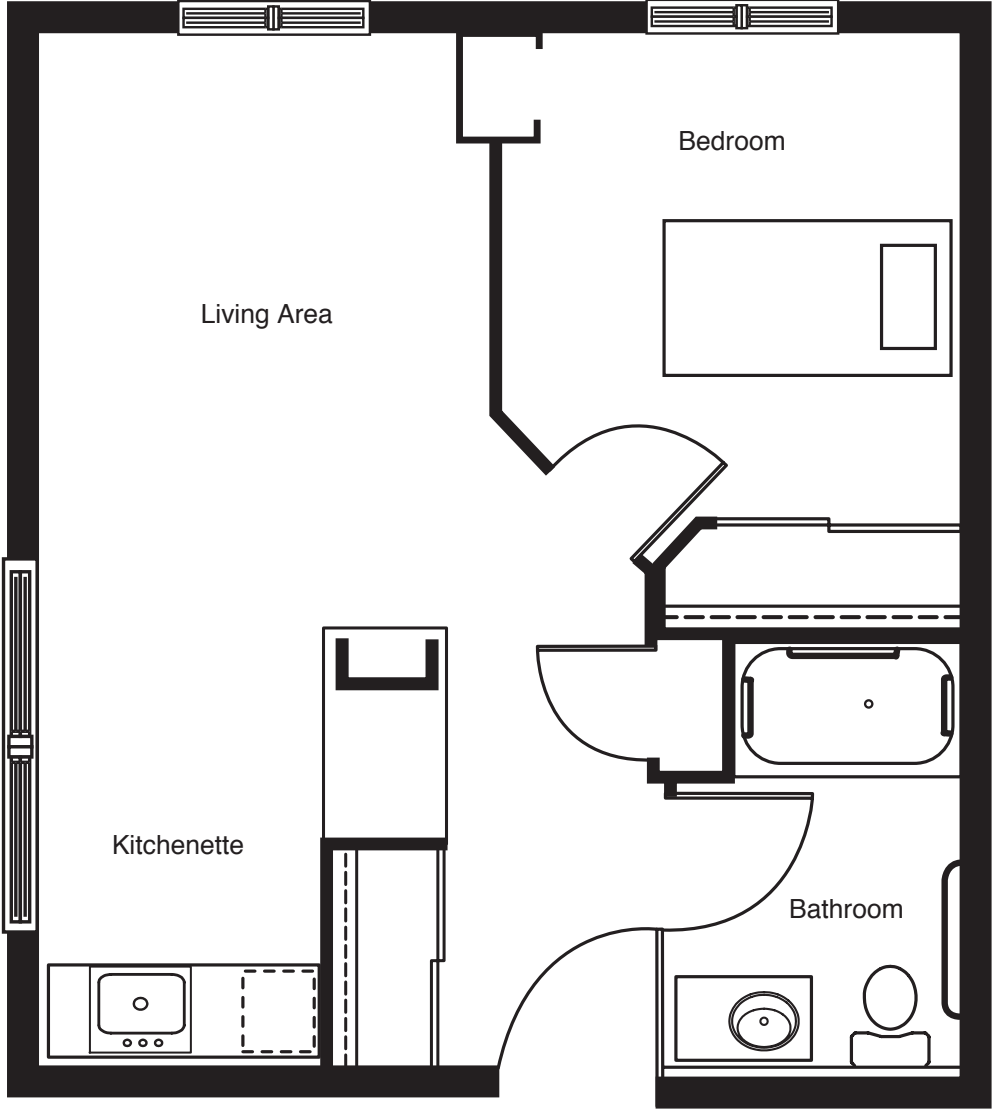

## Studio

*(Room dimensions may vary slightly - 400 sq.ft)*

Effective July 1, 2018

**MOUNT ALVERNA VILLAGE**  
**FRANCISCAN COMMUNITIES**

*Franciscan Ministries sponsored by the Franciscan Sisters of Chicago*

LIVING *joyfully*

Assisted Living  
Floor Plan  
One-bedroom

**One-bedroom**  
*(Room dimensions may vary slightly - 500 sq.ft)*

Effective July 1, 201

**MOUNT ALVERNA VILLAGE**  
**FRANCISCAN COMMUNITIES**  
*Franciscan Ministries sponsored by the Franciscan Sisters of Chicago*

LIVING *joyfully*