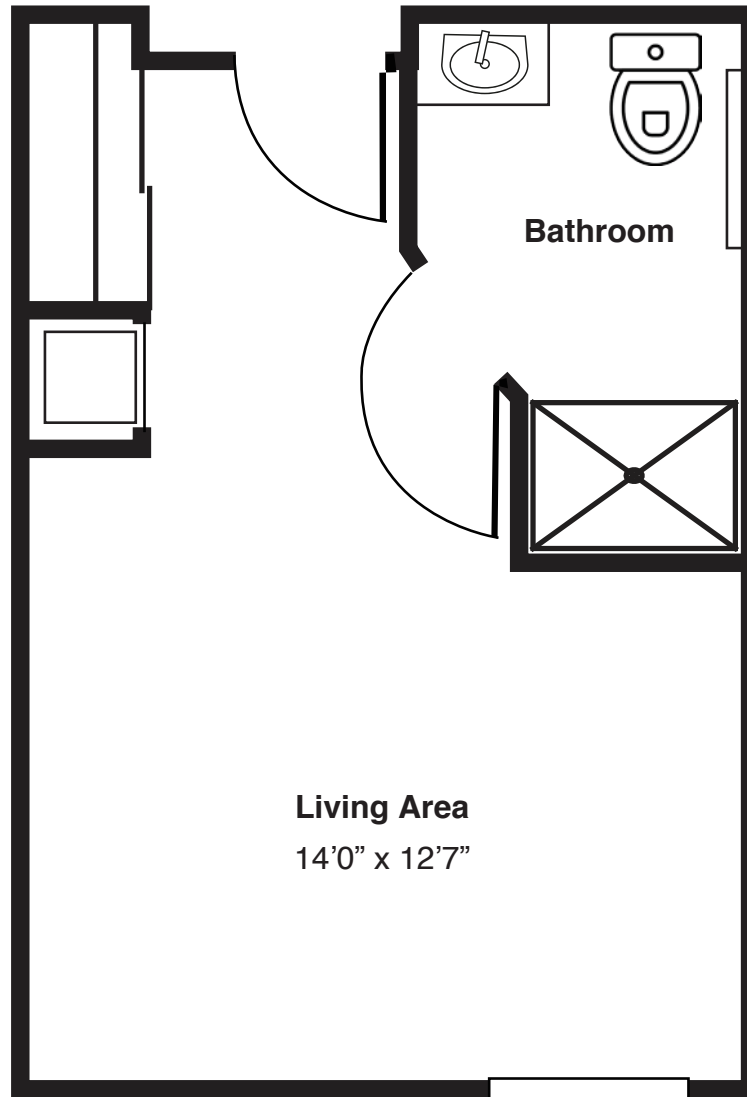

Studio

(Room dimensions may vary slightly - 246 sq.ft)

ADDOLORATA VILLA

FRANCISCAN COMMUNITIES

Franciscan Ministries sponsored by the Franciscan Sisters of Chicago

LIVING *joyfully*

Studio I

(Room dimensions may vary slightly - 289 sq.ft)

ADDOLORATA VILLA
FRANCISCAN COMMUNITIES

Franciscan Ministries sponsored by the Franciscan Sisters of Chicago

LIVING *joyfully*

Studio Deluxe

(Room dimensions may vary slightly - 388 sq.ft)

ADDOLORATA VILLA
FRANCISCAN COMMUNITIES