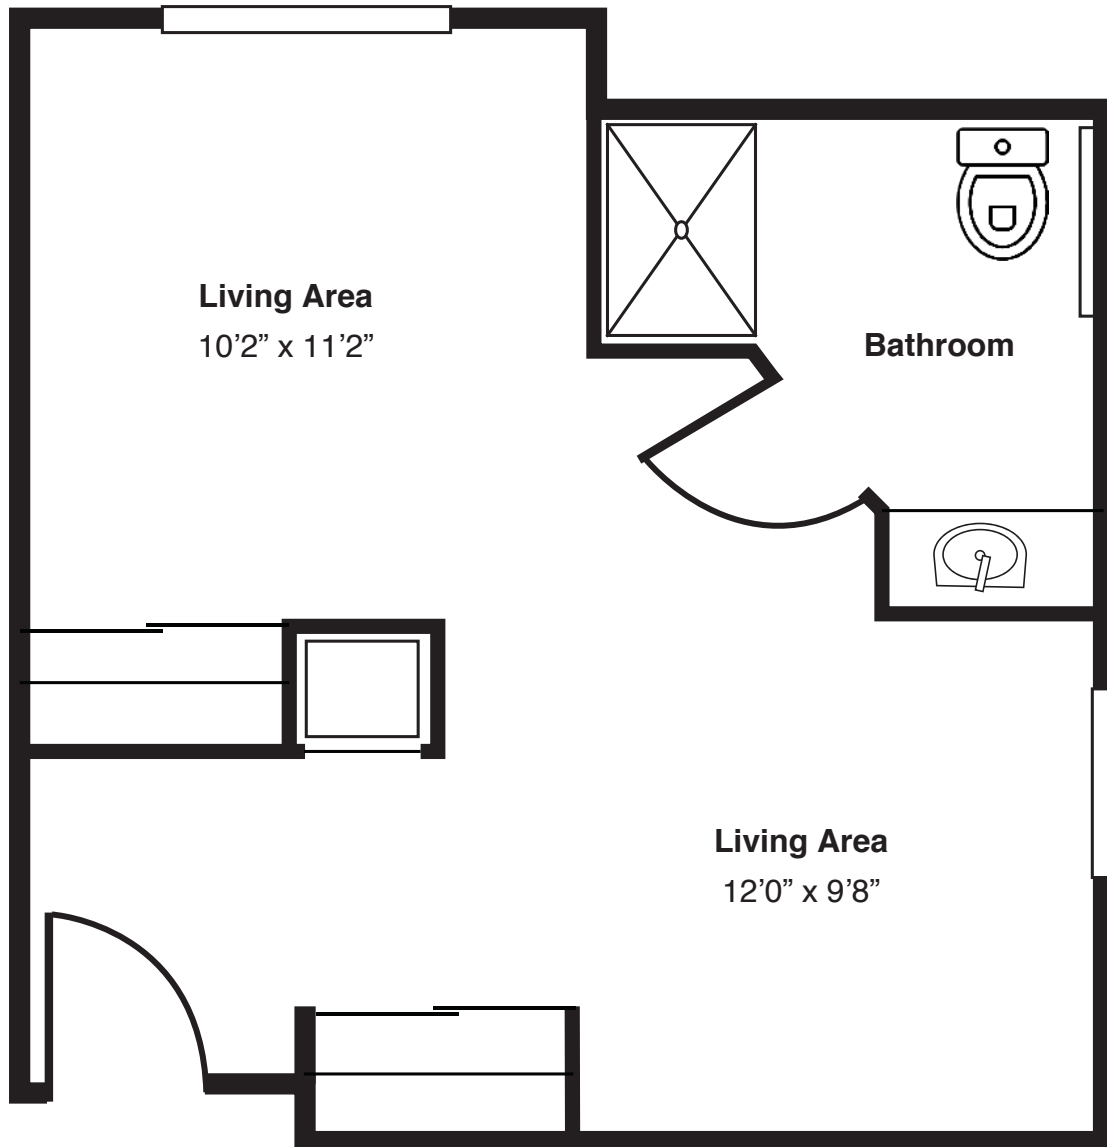

Studio

(Room dimensions may vary slightly - 246 sq.ft)

ADDOLORATA VILLA

FRANCISCAN COMMUNITIES

Franciscan Ministries sponsored by the Franciscan Sisters of Chicago

LIVING *joyfully*

Studio I

(Room dimensions may vary slightly - 289 sq.ft)

ADDOLORATA VILLA
FRANCISCAN COMMUNITIES

Franciscan Ministries sponsored by the Franciscan Sisters of Chicago

LIVING *joyfully*

Studio Deluxe

(Room dimensions may vary slightly - 388 sq.ft)

ADDOLORATA VILLA
FRANCISCAN COMMUNITIES